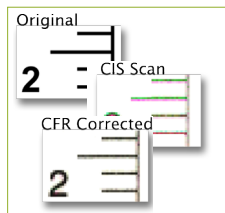

IQ Quattro scanners are ideal for technical documents. Scan documents and enhance your files in AutoCAD®, ESRI® and others. Share through cloud solution.

Faster in color, Better image quality, Cloud enabled, and Unique technology

Height adjustable stand for optimal ergonomics.

Suppress shadows and unwanted background

Excellent lines with Context CFR (color fringe removal)

More at contex.com

Contex IQ "A" Grade

X-Rite i1Profiles for professional color results