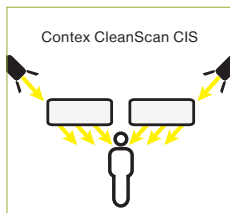

Suppress shadows and unwanted background